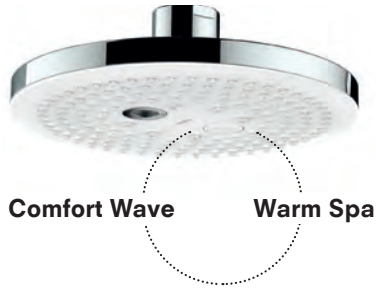

Wellness at the touch of a button.

Overhead shower

A click of the button is all it takes to switch between the fully warming Warm Spa and rejuvenating Comfort Wave.