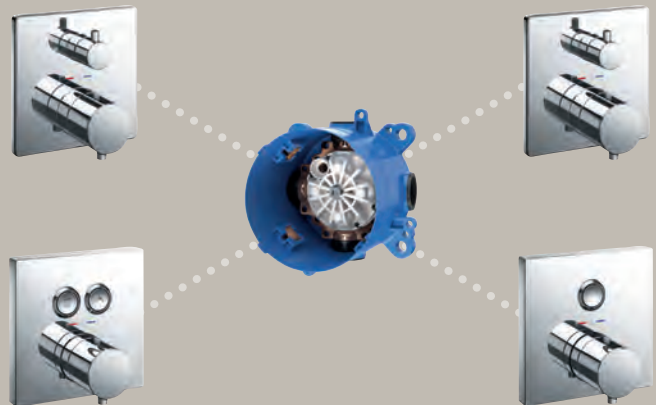

TOTO installation. Conscious design – even behind the scenes.

TOTO concealed box – extensive planning flexibility

The TOTO Mini Unit provides the flexibility you need for every shower. Builders and renovators can install the unit during construction and choose their favourite TOTO fixture later on. All TOTO shower mixers currently available are compatible with this practical concealed box. This also makes it possible to replace fixtures in the future without needing to open up the wall.

Elegant design and smart technology

TOTO's thermostatic shower mixers have a stunning, streamlined and minimalistic look. The compact design of the concealed shower mixers offer more freedom of movement in the shower and are easy to use – whether you choose the version featuring the push button or turning handle.

Constant temperature

These fixtures also ensure a constant water temperature, even if the temperature of the water supply changes or someone is using water elsewhere in the house.