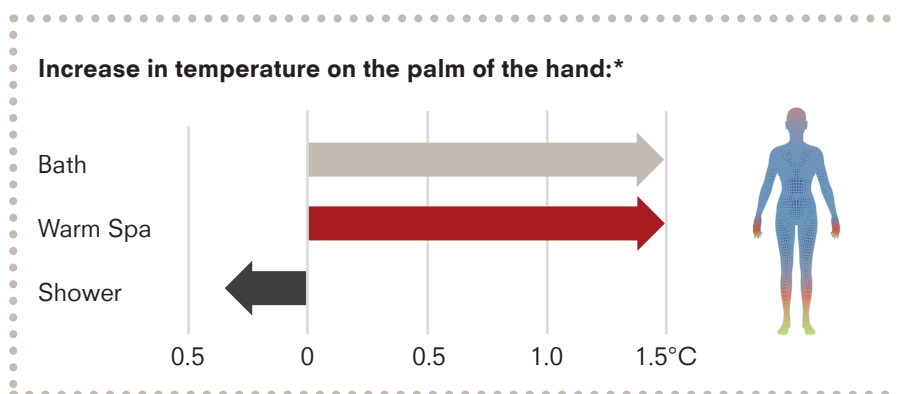

Warm Spa

A single stream of water gently envelopes the body like a second layer of skin.

The heat image shows:
TOTO technology evenly and equally warms the body.

Conventional shower

Water from the hose

TOTO Warm Spa

The warmth of a bath.

Now available in the shower.

Do you enjoy taking warm, soothing showers? Get ready to fall in love with our new Warm Spa technology. Warm Spa is a single stream of water that gently envelopes the body like a second layer of skin, with practically no splashing. The water keeps the entire body equally warm, for a luxurious, comforting shower experience that allows you to completely relax – and even helps you get a good night's sleep.

Long-lasting warmth

Measurements objectively show the effects of our Warm Spa technology.

*Temperature increase measured one hour after the bath or shower.

The values in the graphic show the increased body temperature after an hour. A bath raises the body temperature by a maximum of 0.6 degrees, while a shower featuring Warm Spa technology warms the body by a maximum of 0.4 degrees. A conventional shower does not warm the body for an extended period of time.

The results are similar when the temperature is taken on the palm of the hand: A bath and shower featuring Warm Spa technology increase the temperature by up to 1.5 degrees. In contrast, the palm of the hand starts to cool off an hour after a conventional shower. The data show that TOTO's Warm Spa technology warms the body practically just as well as a bath.