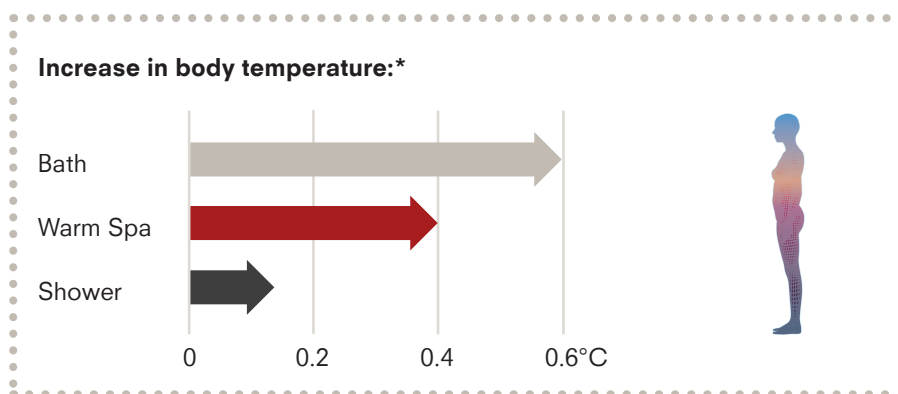

Warm Spa

The water keeps the entire body equally warm, for a luxurious, comforting shower experience that allows you to completely relax – and even helps you get a good night's sleep.

The innovating Warm Spa. The first shower as relaxing as a bath.

Warm Spa

A single stream of water gently envelopes the body like a second layer of skin.

The heat image shows:
TOTO technology evenly and equally warms the body.

Conventional shower

Water from the hose

TOTO Warm Spa

The warmth of a bath.

Now available in the shower.

Do you enjoy taking warm, soothing showers? Get ready to fall in love with our new Warm Spa technology. Warm Spa is a single stream of water that gently envelopes the body like a second layer of skin, with practically no splashing. The water keeps the entire body equally warm, for a luxurious, comforting shower experience that allows you to completely relax – and even helps you get a good night's sleep.

Long-lasting warmth

Measurements objectively show the effects of our Warm Spa technology.

*Temperature increase measured one hour after the bath or shower.

The values in the graphic show the increased body temperature after an hour. A bath raises the body temperature by a maximum of 0.6 degrees, while a shower featuring Warm Spa technology warms the body by a maximum of 0.4 degrees. A conventional shower does not warm the body for an extended period of time.