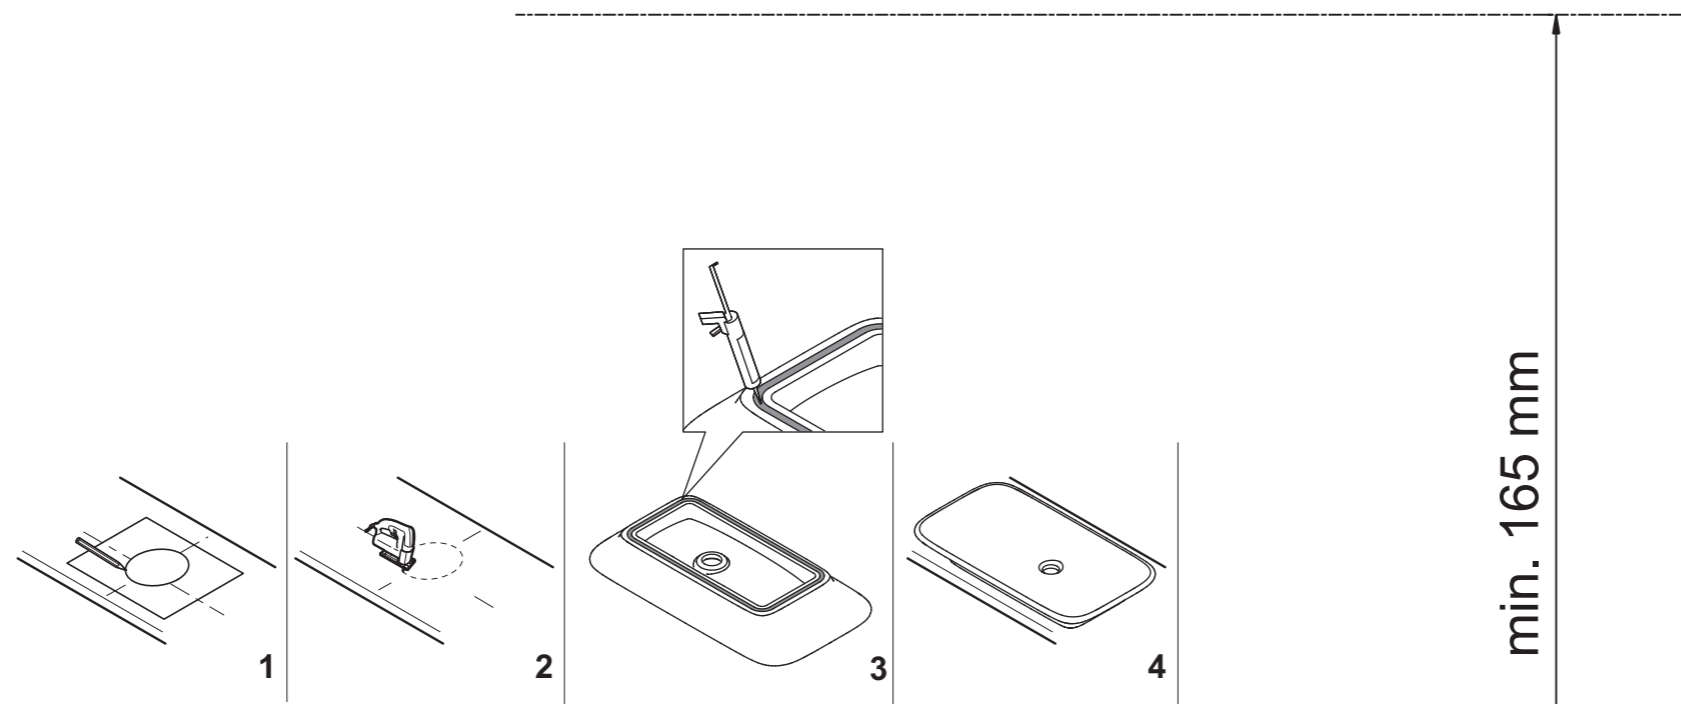

LW10038G
LW10039G
LW10070G

Wall / Wand / Mur / Parete / 墙壁 / 牆壁

SCALE 1 cm : 1 cm
DIN A3

Front / Vorderseite / Avant / Parte frontale / 前面 / 前面

(mm)

This drawing including the respective data may neither be duplicated nor modified nor altered without the consent of TOTO Europe GmbH. The usage of the data/technical drawings takes place at user's own risk and under exclusion of any liability of TOTO Europe GmbH and/or of the companies of the TOTO-Group. The indicated dimensions are not binding; products are subject to change. Measurements shown may be subject to small variations or are indicative.