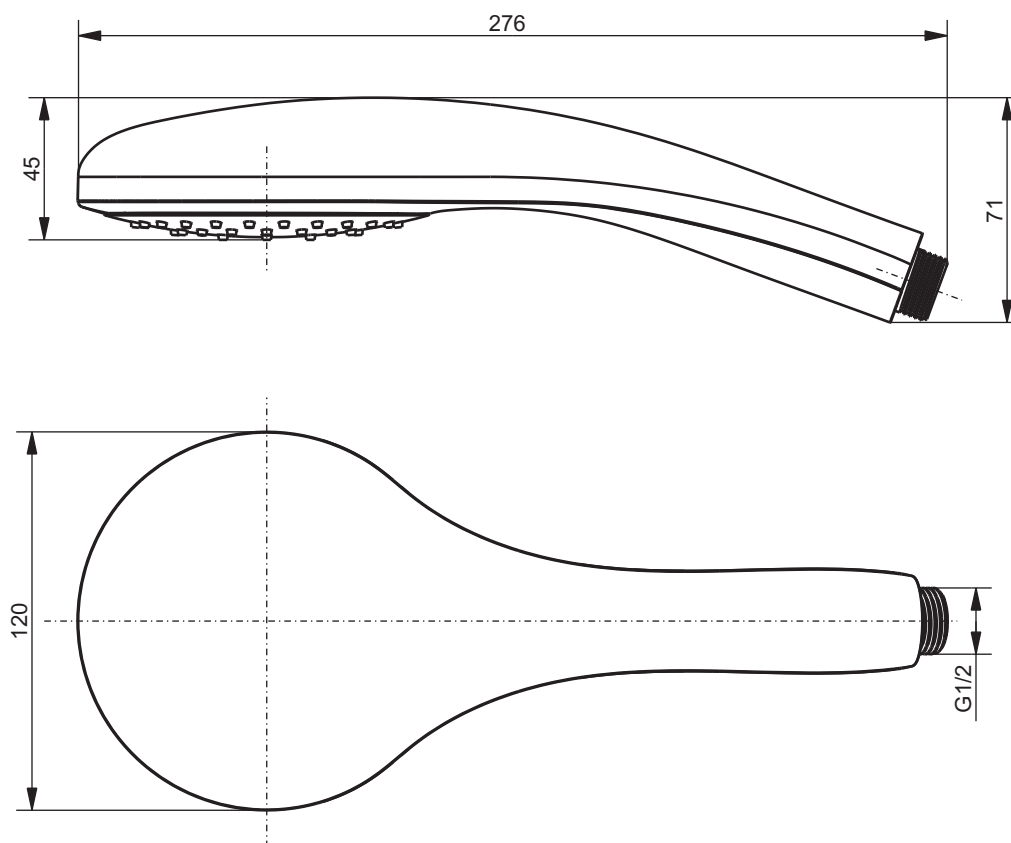

SHOWER SYSTEM

Hand shower

DE: Handbrause
FR: Douchette
RU: Ручной душ

PRODUCT DETAILS

Product code	VH10755N
EAN code	40 50663 09248 1
Size	w:120xd:71xh:276 (mm)
Colour	Chrome

TECHNICAL DETAILS

Material	Plastic
Flow rate	7.4 l/min
Operating pressure	0.05 – 0.5 MPa
Technologies	Aerial Shower, Water-saving

Weights and measurements shown may be subject to small variations or are indicative.

TECHNICAL DRAWINGS

SHOWER SYSTEM

Hand shower

DE: Handbrause
FR: Douchette
RU: Ручной душ

FLOW RATES